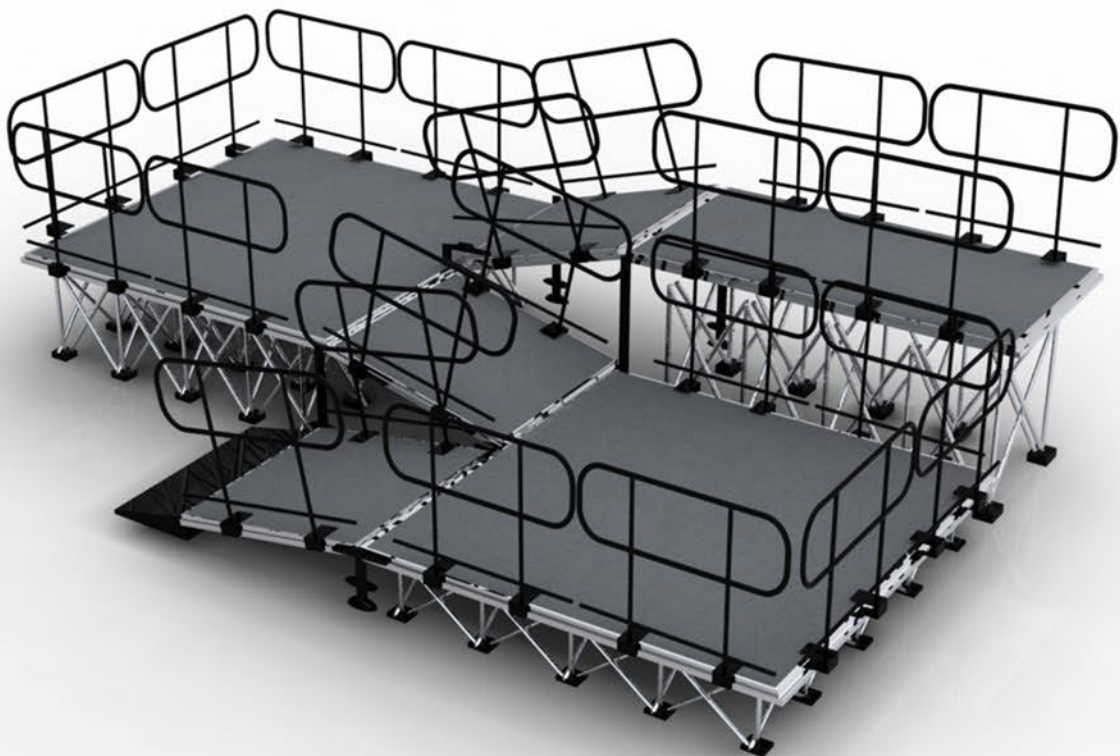

3'x3'

4'x4'

ACS Smart Lock

Riser Legs Features

ACS Riser Legs are lightweight and easy folding. Simplify assemble progress, easier when transporting and storing. Good at space saving but still offering perfect loading capacity. Different height can be chosen, suitable for different ground occasions.

Skirts

The color and size can be customized

Stage Back Drops

The T-bar: wide 1m and adjustable high 1-3m

The stage curtains can be customized. Usually are wide panels and are made available in 3m x 1m of a black or white fire retardant material

Storage/transportation bags are available (bag fits 2 back drops).

Wheelchair Ramps

Ramps are consist of metal frames and adjustable legs. How do they works? Metal frames and rampe legs are set-up and then the ramp legs are adjusted to create the necessary slope for the ramp. The standard 1mx1m deck are installed into the metal frames it can be straight or swerve.