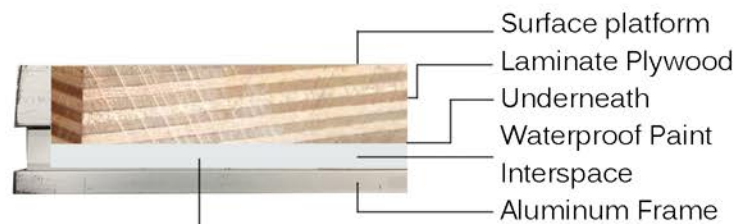

Thickness of plywoode: 18mm / 30mm
 18mm Laminate plywoode
 30mm Aluminum Frame
 Surface: Carpet , Non-Slip, Plexiglass
 Pipe Thckness: 12*1.5mm
 Max Loading: 800KG/Square Meter

1Mx2M

CODE	Deck Size	Weight
ACS-SP11	1M x1M	14.89KG
ACS-SP12	1MX2M	28.12KG
ACS-SP43	3' X 3'	14.22KG
ACS-SP44	4' X 4'	21.87KG

3'x3'

4'x4'

ACS Smart Lock

Riser Legs Features

ACS Riser Legs are lightweight and easy folding. Simplify assemble progress, easier when transporting and storing. Good at space saving but still offering perfect loading capacity. Different height can be chosen, suitable for different ground occasions.