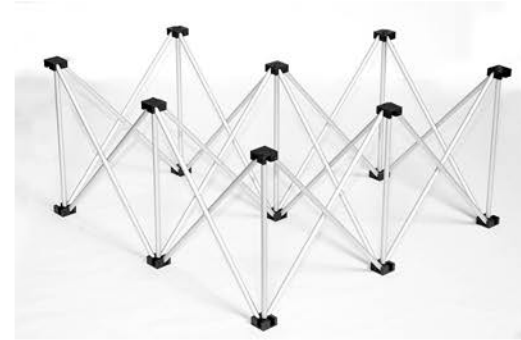

Quarter Round Sector