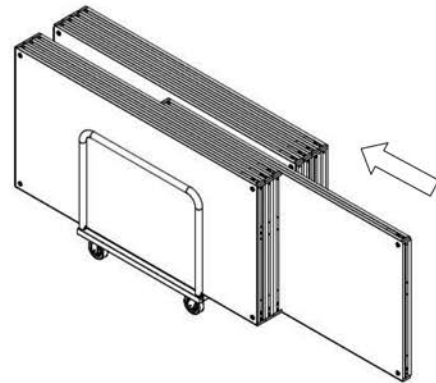

Load cart by first laying the long end of deck flat on the ground. Lift the front of the deck onto the cart and slide deck into place. Distribute decks equally on the cart