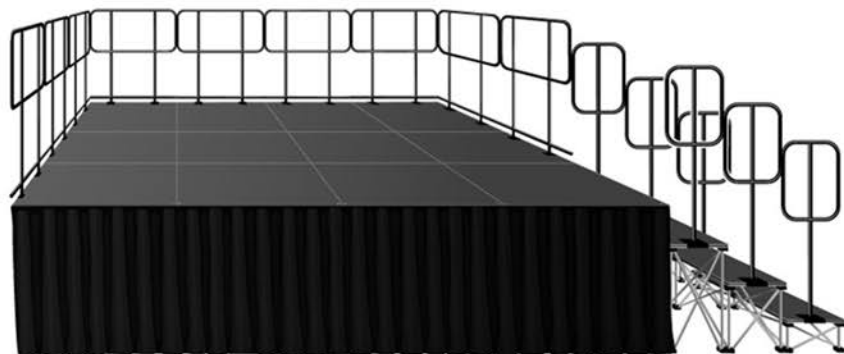

Quarter Round Sector

Triangle shape Sector

Step Deck