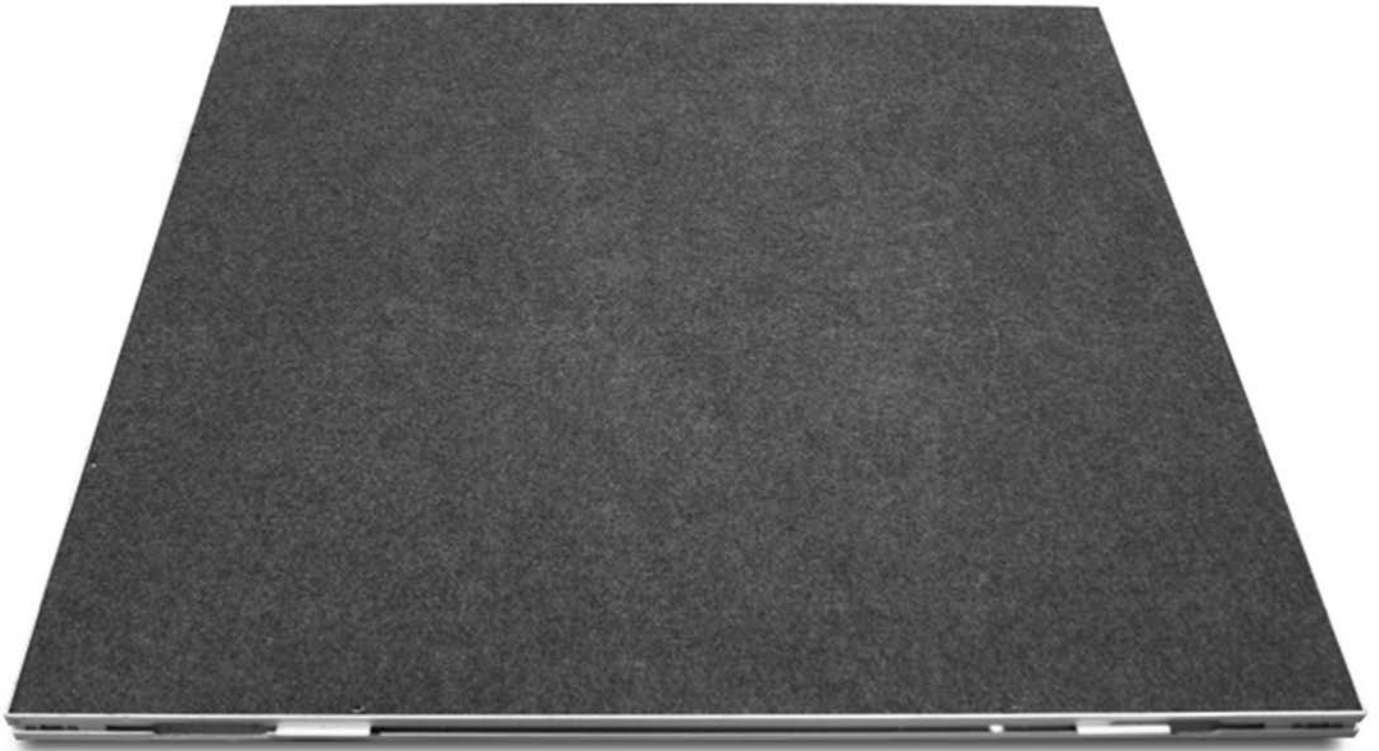

CATEGORY

Private Events & Staging

Aluminum Risers Stage Deck

Product Information Brochure

For outdoor & indoor performances, suitable for private events and parties.
Rely on the durable laminate stage deck.
Customized versatile shape and talent smart locks.
Impressed for the first eye.

ANYCASE[®]
EVENTS START HERE

SALE TELE: +86-18028528679 ONLINE: www.anycasefactory.com

Riser Stage

versatile events

Normal Stage Deck Features

1Mx1M

Riser stage is composed of special folding riser and a deck, which make a lightweight, compact stable and beautiful. The riser and the deck are very firmly combined via a special smart lock. Also, a deck and link with another one through the lock system located within the frame of every stage panel.

3'x3'

4'x4'

ACS Smart Lock

Riser Legs Features

ACS Riser Legs are lightweight and easy folding. Simplify assemble progress, easier when transporting and storing. Good at space saving but still offering perfect loading capacity. Different height can be chosen, suitable for different ground occasions.