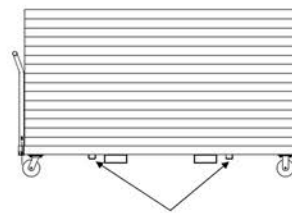

PACKAGE For Riser Stage

Cart

Each flight cart fits 12 platforms and 12 risers

Load cart by first laying the long end of deck flat on the ground. Lift the front of the deck onto the cart and slide deck into place. Distribute decks equally on the cart

Holding up
40pcs 3'x3'
36pcs 1mx1m
26pcs 4'x4'
16pcs 1mx2m

Flight Case with wheels